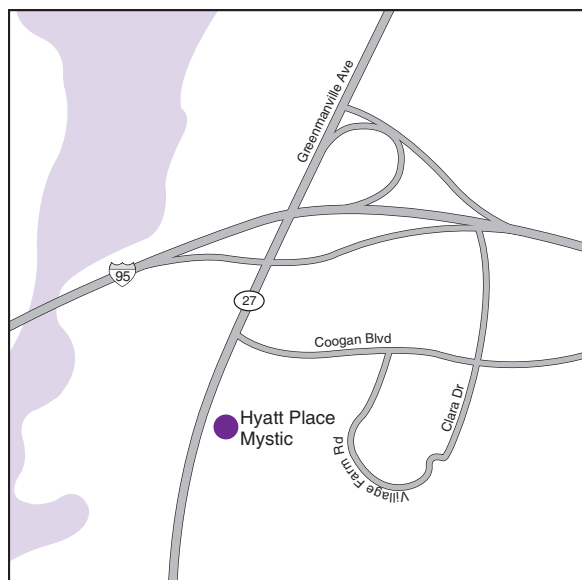

LOCAL ATTRACTIONS

- Mystic Aquarium/Institute for Exploration
- Mystic Seaport Museum
- Downtown Mystic
- Olde Mistick Village
- Mohegan Sun Casino
- Foxwoods Casino
- Pequot Native American Museum

TRANSPORTATION

- 50 minutes from Providence RI airport/50 miles
- 10 minutes from Groton/New London CT
- 1/4 mile from I-95 exit 90

HYATT PLACE MYSTIC

224 Greenmanville Avenue
 Mystic, CT 06355
 P: 860.536.9997
 F: 860.536.9686
 HyattPlaceMystic.com