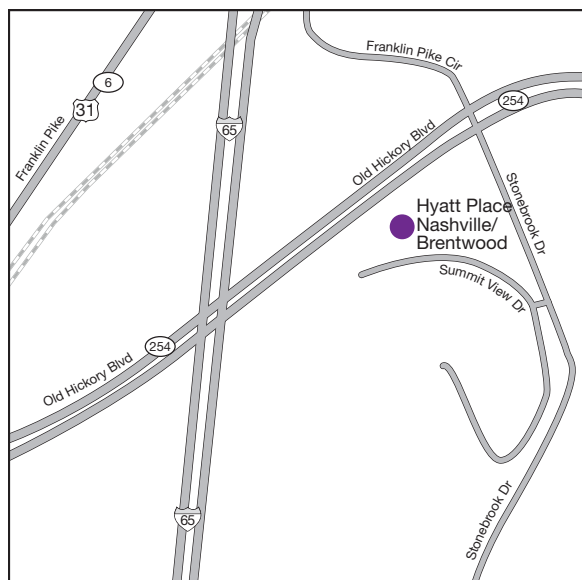

LOCAL ATTRACTIONS

- LP Field (Home of the Tennessee Titans)
- Adventure Science Center
- Ryman Auditorium
- Cool Springs Galleria Mall
- Country Music Hall of Fame & Museum
- Frist Center for the Visual Arts
- Bridgestone Arena

TRANSPORTATION

- 15 Minutes/12 miles from Nashville Int'l Airport
- 10 Minutes/8 miles from downtown Nashville
- 2 Minutes/.02 miles from I-65 North & Old Hickory

HYATT PLACE NASHVILLE/BRENTWOOD

202 Summit View Dr.
 Brentwood, TN 37027
 P: 615.661.9477
 F: 615.661.9936
 HyattPlaceNashvilleBrentwood.com